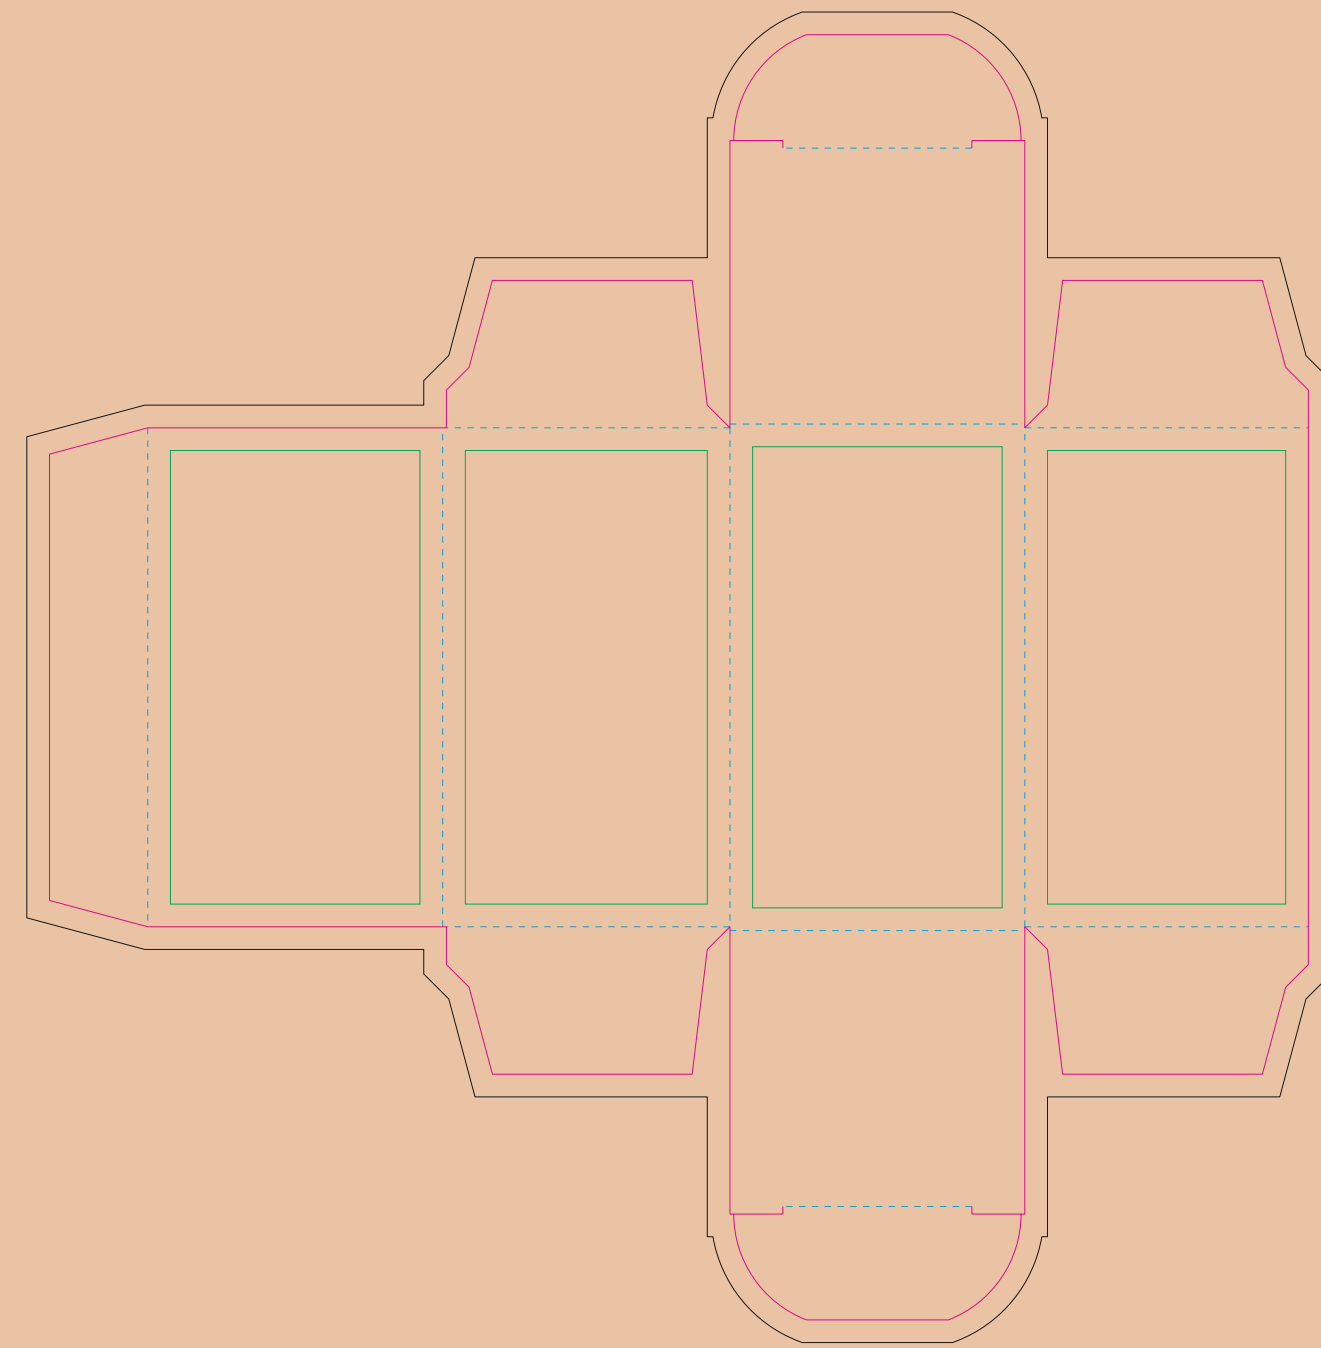

Paperboard box

Kraft Paperboard box

- Margin
- Edge of product
- Bleed limit 5-5 mm (background must fill it)
- - - - - Fold line

resolution: min. 300DPI
colours: CMYK
formats: TIFF, PDF, EPS, AI, CDR

The green line indicates the area all non-background object - texts, logos, etc.
The pink outline the maximum size of graphic visible on the product.
The black line indicates the size of the required graphics including bleed.