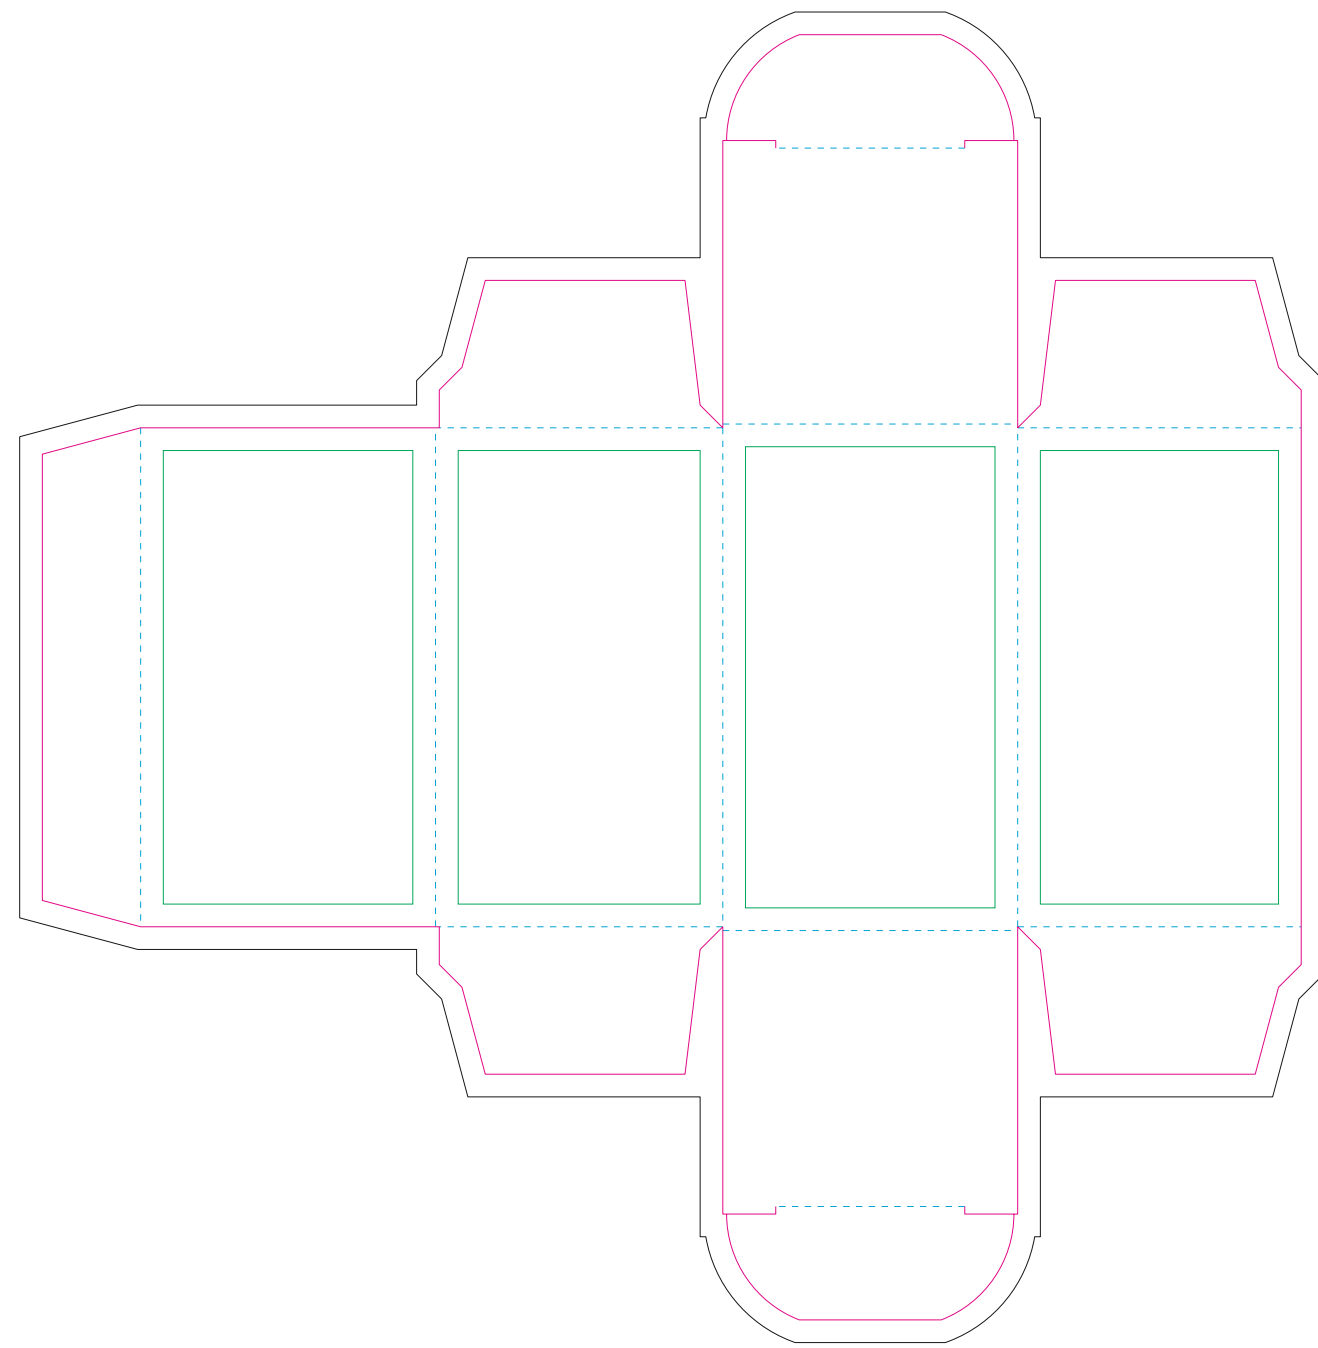

Paperboard box

Kraft Paperboard box

- Margin
- Edge of product
- Bleed limit 5-5 mm (background must fill it)
- - - - - Fold line

resolution: min. 300DPI
colours: CMYK
formats: TIFF, PDF, EPS, AI, CDR

The green line indicates the area all non-background object - texts, logos, etc.
The pink outline the maximum size of graphic visible on the product.
The black line indicates the size of the required graphics including bleed.