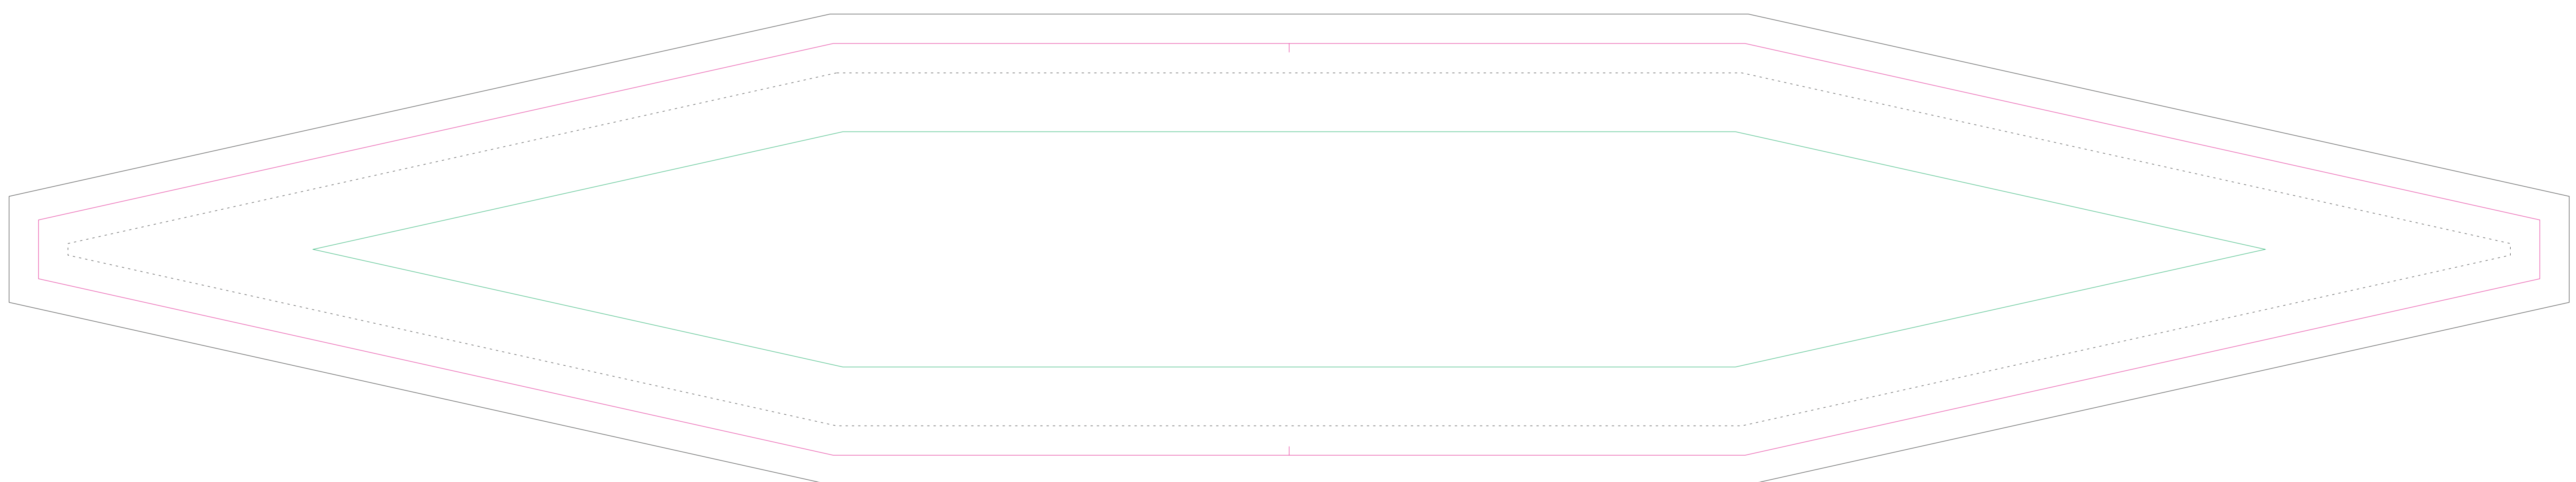

FRONT

BACK

POCKET

SIDES - BOTTOM

resolution: min. 300 DPI
colours: CMYK
formats: TIFF, PDF, EPS, AI, CDR

The green line indicates the area all non-background object-texts, logos, etc.
The pink outline the maximum size of graphic visible on the product.
The black line indicates the size of the required graphics including bleed.
The dash line indicates the point of the seam.
The blue line indicates the folding.

- Bleed limit 10-10mm (background must fill it)
- margin
- Edge of product
- - - seam
- Fold line