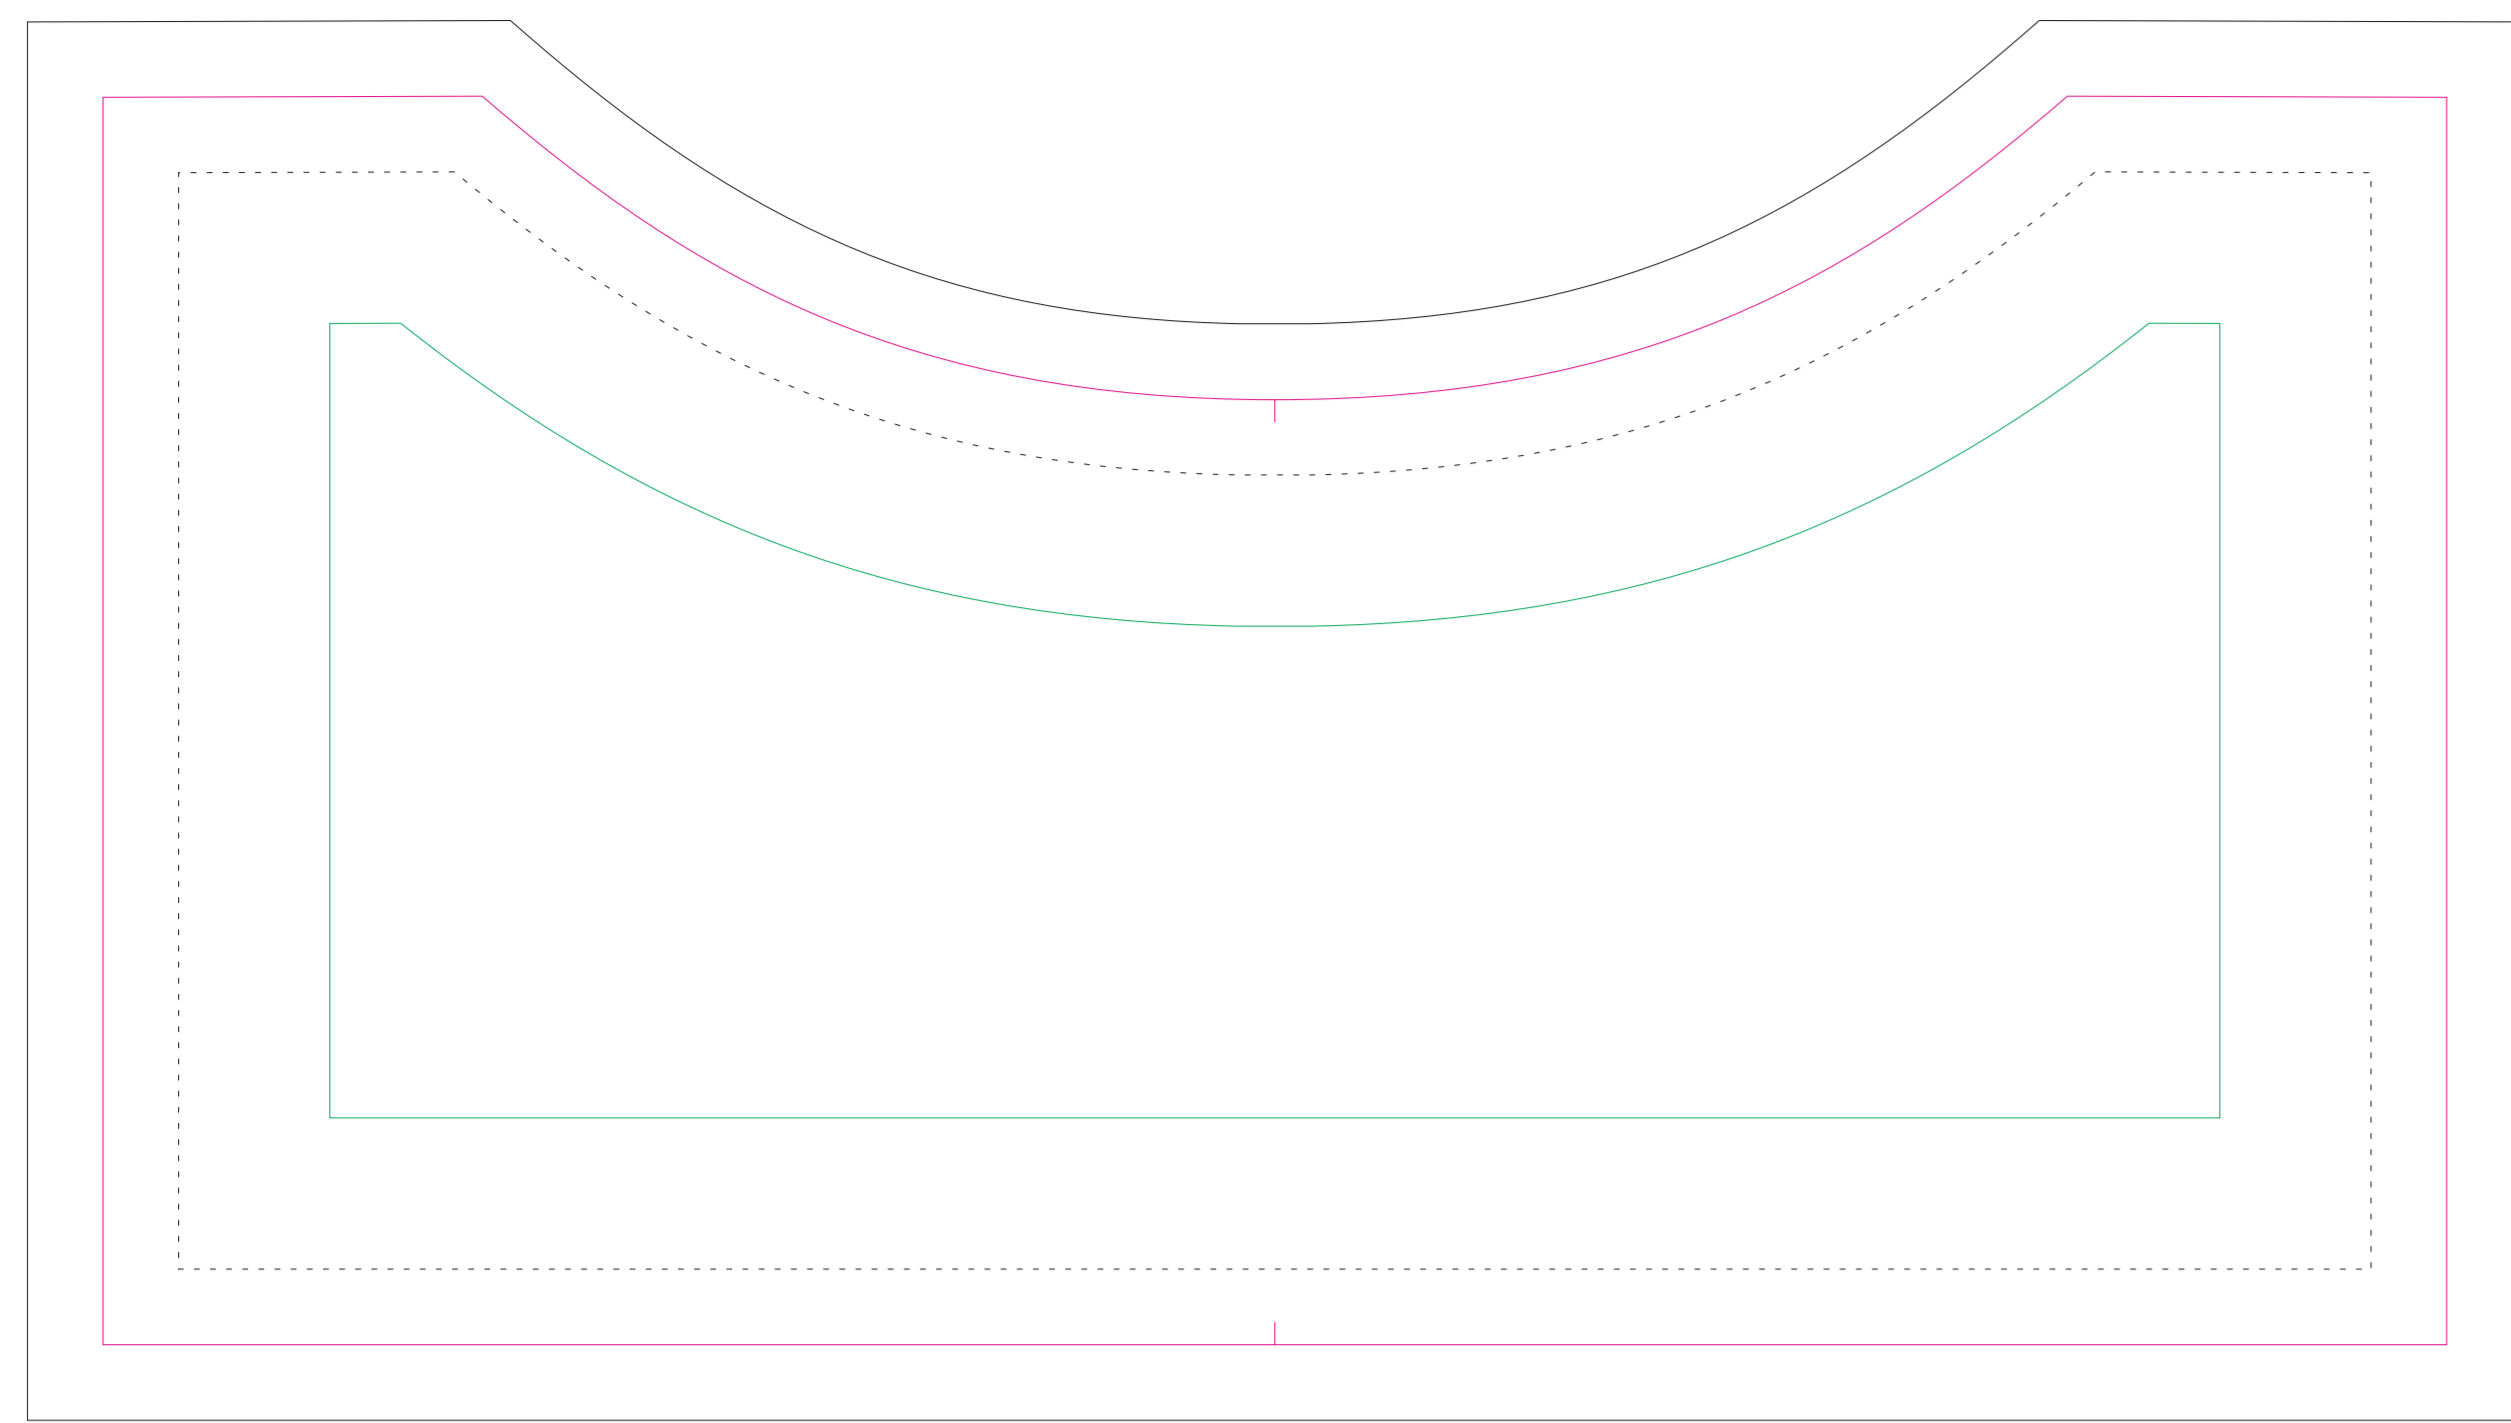

FRONT

BACK

POCKET

SIDES - BOTTOM

resolution: min. 300 DPI
colours: CMYK
formats: TIFF, PDF, EPS, AI, CDR

The green line indicates the area all non-background object-texts, logos, etc.
The pink outline the maximum size of graphic visible on the product.
The black line indicates the size of the required graphics including bleed.
The dash line indicates the point of the seam.
The blue line indicates the folding.

- Bleed limit 10-10mm (background must fill it)
- margin
- Edge of product
- - - seam
- Fold line